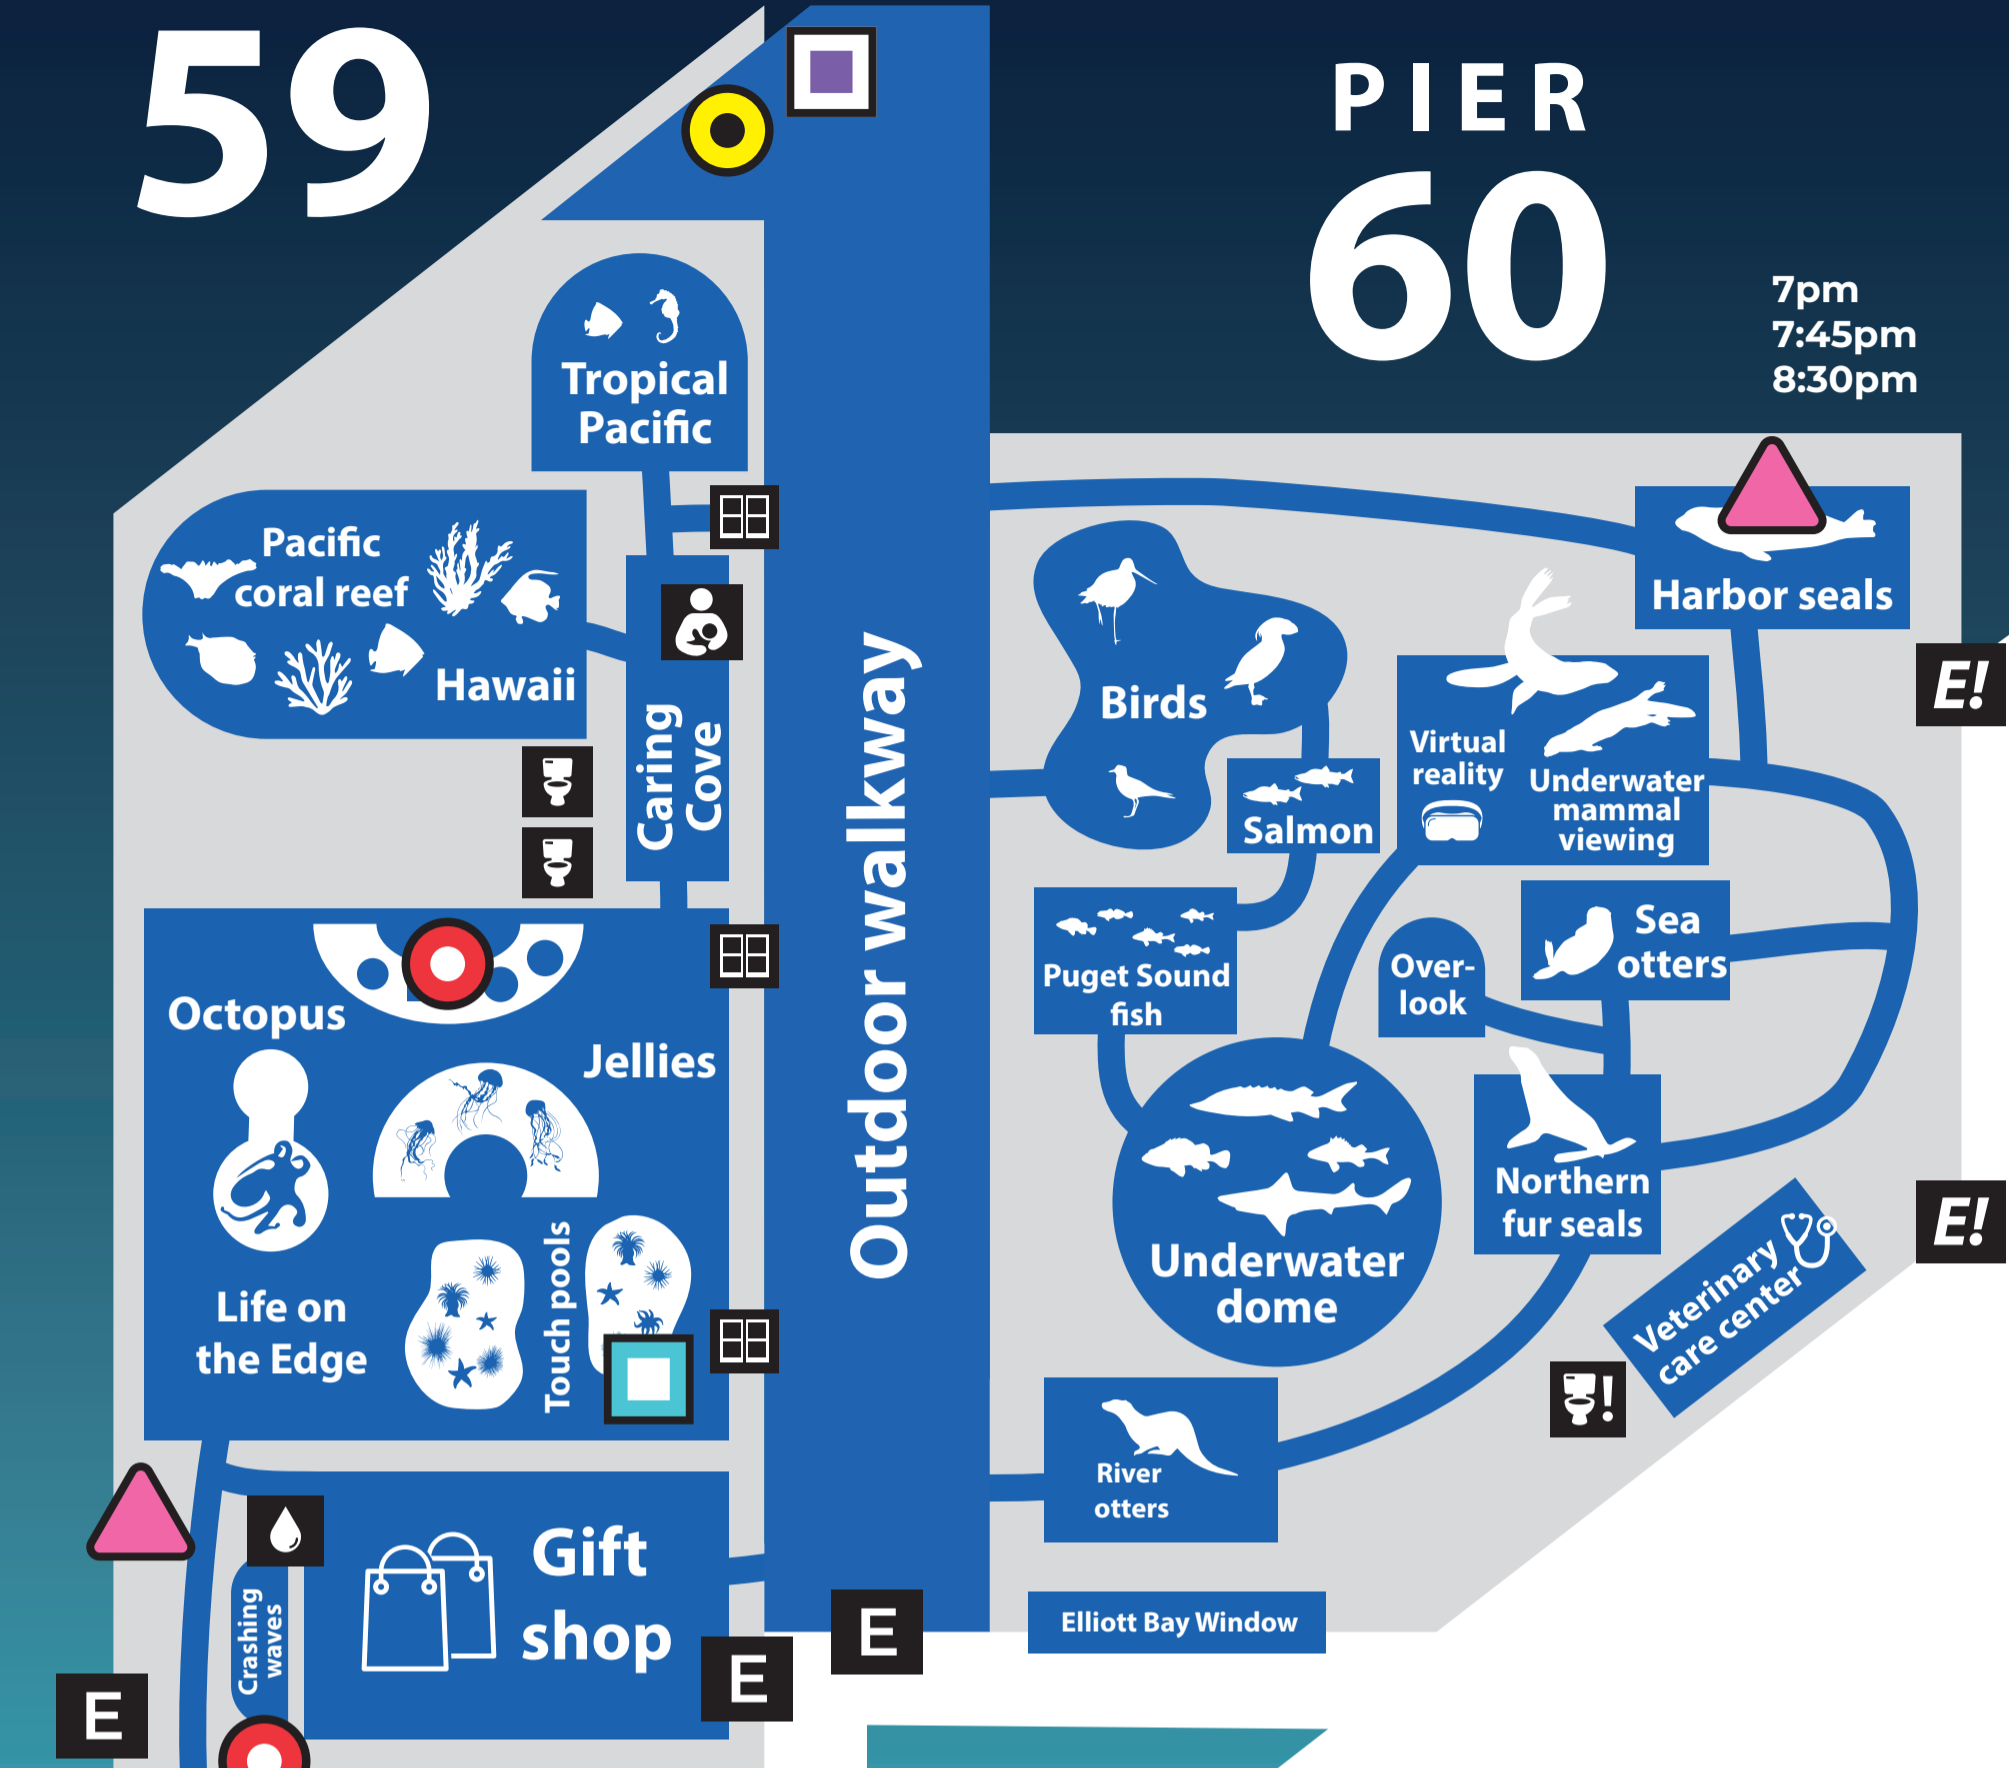

# PIER 59

# PIER 60

7pm  
7:45pm  
8:30pm

**Mezzanine**  
Upper level

- Performances at 7:30–8pm & 8:30–9pm
- Full bar, grab-and-go snacks
- Beer, wine, signature drink, grab-and-go snacks
- Poutine station, limited beer options
- Jackfruit, limited beer options
- Seattle-style hot dogs, limited beer options
- Activities and talks
- Photo booth

**Entrance and ID check**

**Stairs to mezzanine**  
*(Contact Aquarium staff for elevator assistance to go to the mezzanine)*

**Pick up pre-paid gifts 7:30–9:30pm**

- |                      |                             |                |
|----------------------|-----------------------------|----------------|
| Restrooms            | Water bottle refill station | Exit           |
| All genders restroom | Double doors                | Emergency Exit |